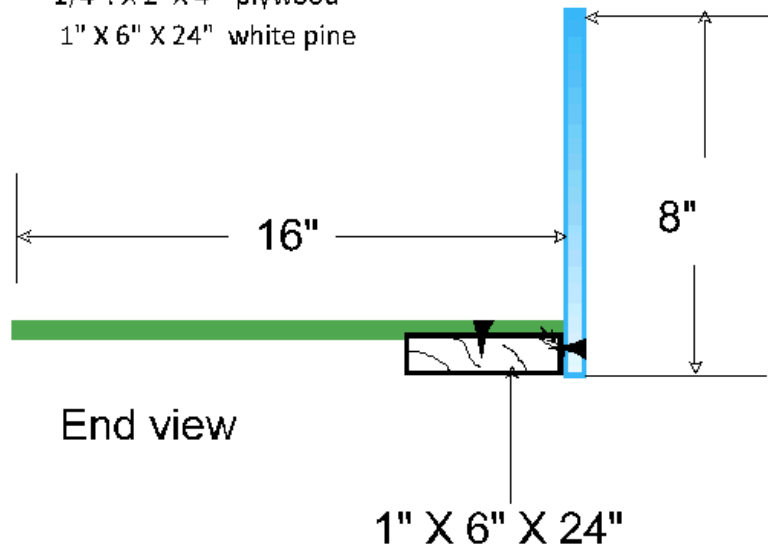

Diorama Base

Materials:

- 1/4" X 2' X 4" plywood
- 1" X 6" X 24" white pine

Top view

● = wood screws